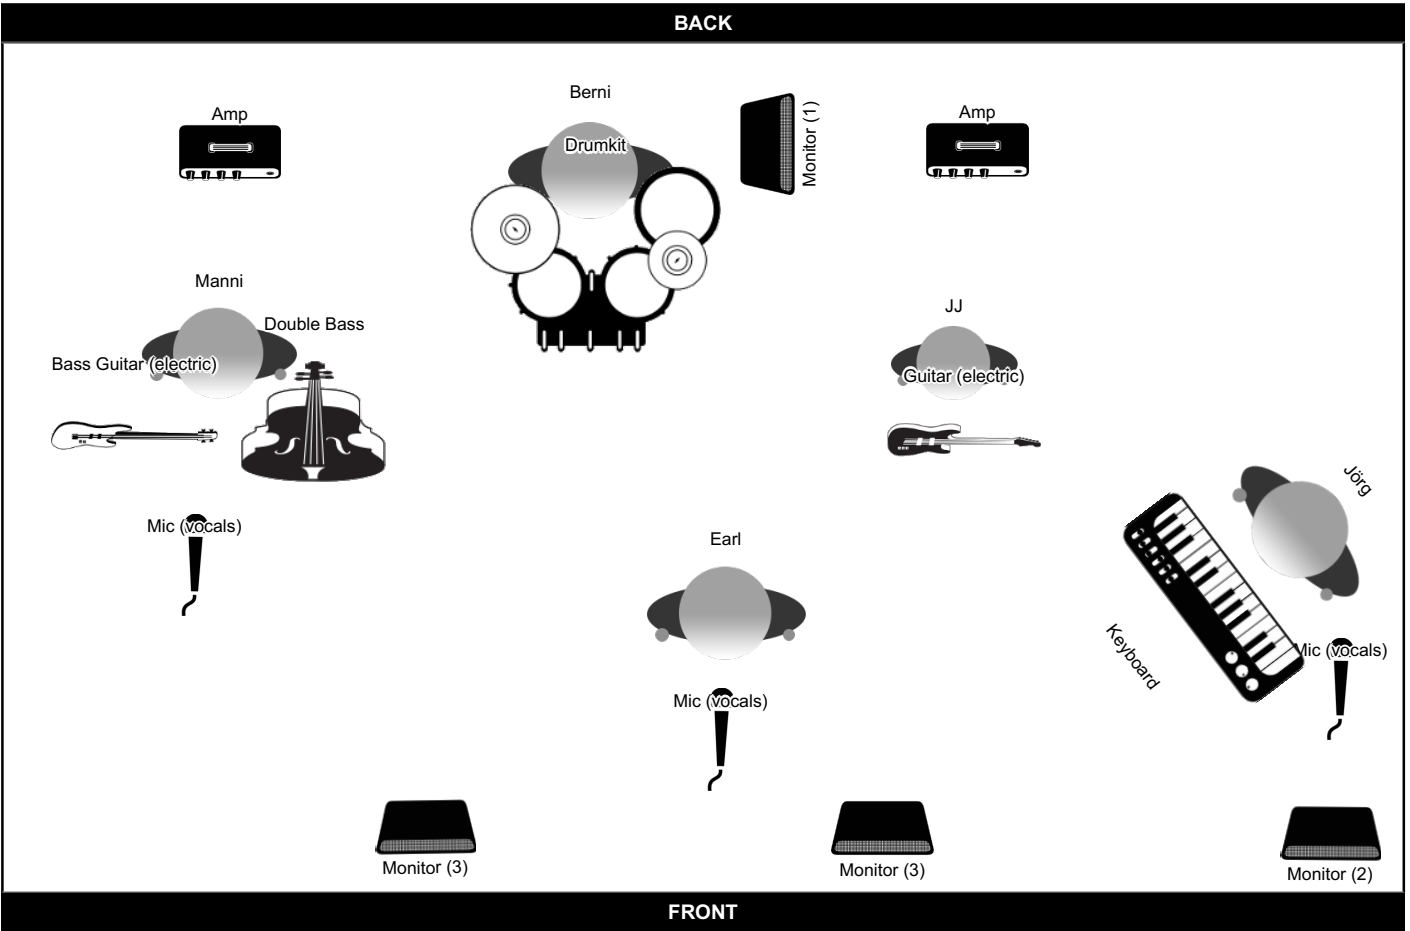

The Flash (Priscillas Rache)

<http://www.priscillasrache.de>

Contact: manni (0172 927 4050 / crazeecat@crazeecat.de)

Extra Info

Monitor Groups

Group	Soundmix
Group 1	Group 2
Group 2	Group 3
Group 3	Group 1